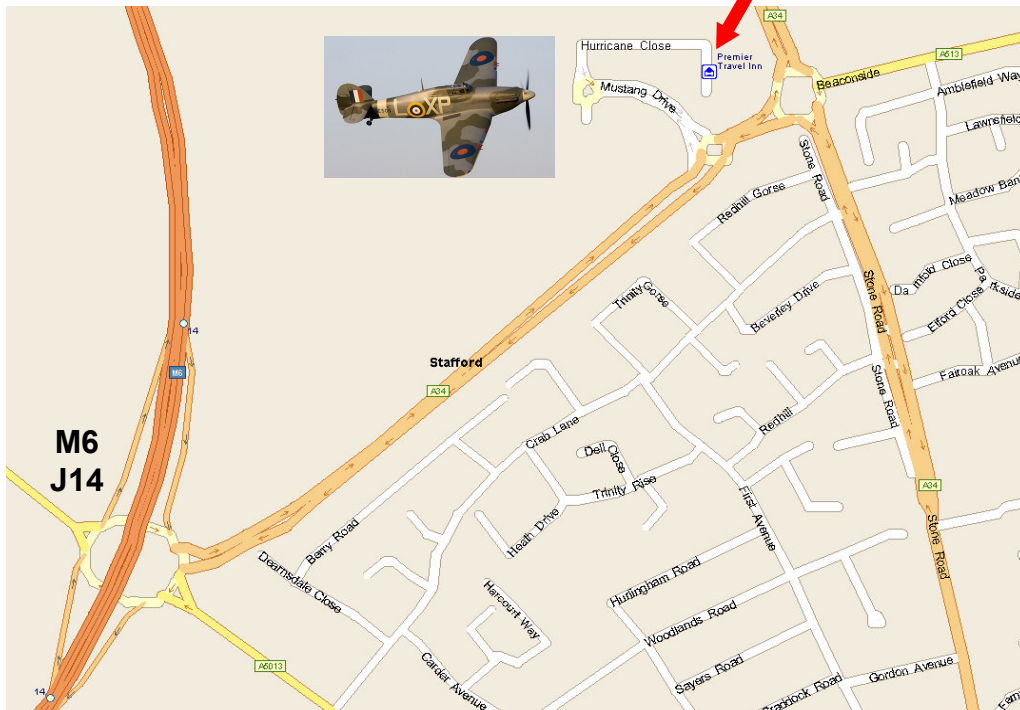

## Getting there by car

The venue is located within easy reach of the M6 and A34.

Exit M6(J14), follow A34 towards Stafford.

Take 1st left into Business Park.

Right into Shackleton Way.

Right into Hurricane Close. Next to the Shire Horse.