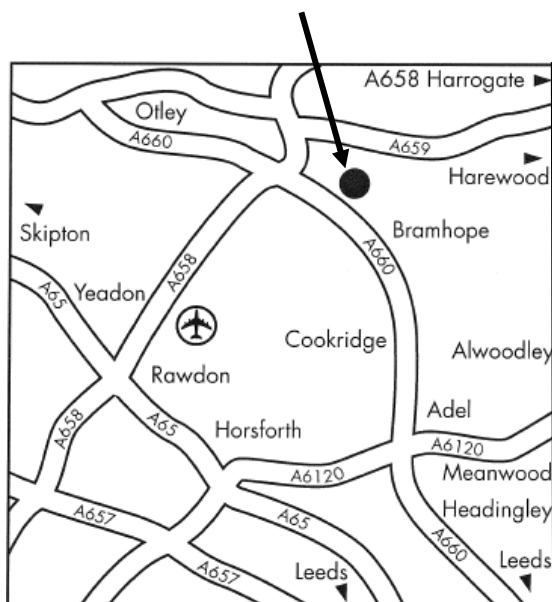

### Rail

Leeds City 7 miles.

### Road

From the south via A1: exit at A63 for Leeds (not Selby), Follow A63 onto A6120. Turn right onto A660 at Lawnswood roundabout. Hotel is on right after 4 miles.

From the south via M1: at Junction 43 follow M621 to Leeds. At Junction 3 follow city then universities, A660 and Skipton. Stay on A660. Hotel is on right 4 miles after Lawnswood roundabout.

From the north via A1: take the A58 at Wetherby. Turn right at A6120 (Leeds Outer Ring Road). Turn right onto A660 at Lawnswood roundabout. Hotel is on right after 4 miles.

From the north via A65: follow Otley, Leeds and A660. In Bramhope, after junction with A658 hotel is on left.

From east and west via M62: at Junction 29 (from east) or Junction 27 (from west) take M621 - Leeds. At Junction 1 follow A6110, A647 and A6120. Turn left at the Lawnswood roundabout. Hotel is on right after 4 miles.