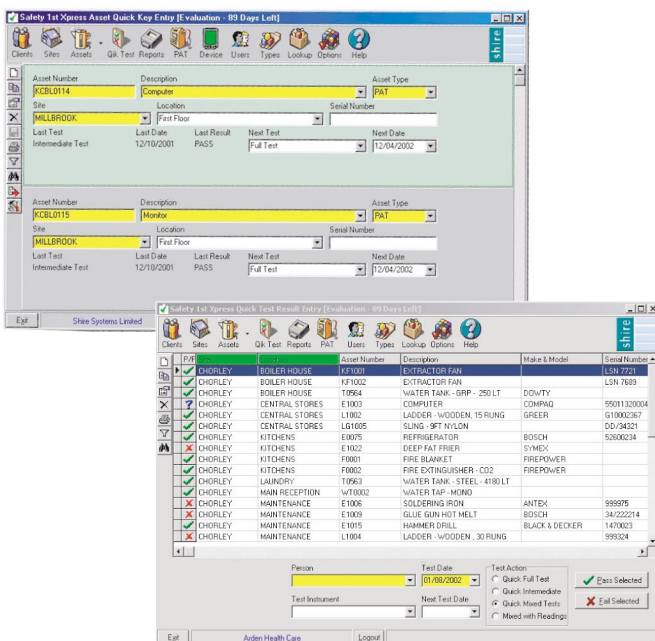

Safety 1st Xpress

Safety 1st Xpress combines the ease of use of earlier versions with modern presentation standards such as tree and tabular view, filtering and drag and drop, to make the most productive PAT and general test software on the market.

Key features include:

- Full template for Portable Appliance Testing
- On-screen graphic display for each reading
- Unique screen presentation for assets
- Use of short codes for key data
- Generate unlimited 'Reader' systems from your licensed system
- Unique keyboard interface
- Download and e-mail capability for remote working
- Unique Journal System
- Configurable to adapt to each client's requirements
- Prints straight from the screen
- Intermediate checks can be any combination of visual and electrical checks
- Batch input of test results
- Group change facility
- Library of downloaded files
- Archiving and retrieval routines

Safety 1st Xpress offers superior functionality in a simple and easy to use system.

Compatible with most popular test instruments including:

- | | |
|--------------|-----------|
| Alphatek | Metrel |
| Edgecumbe | Metrohm |
| Kewtech | Metrotest |
| Martindale | Robin |
| Megger (AVO) | Seaward |